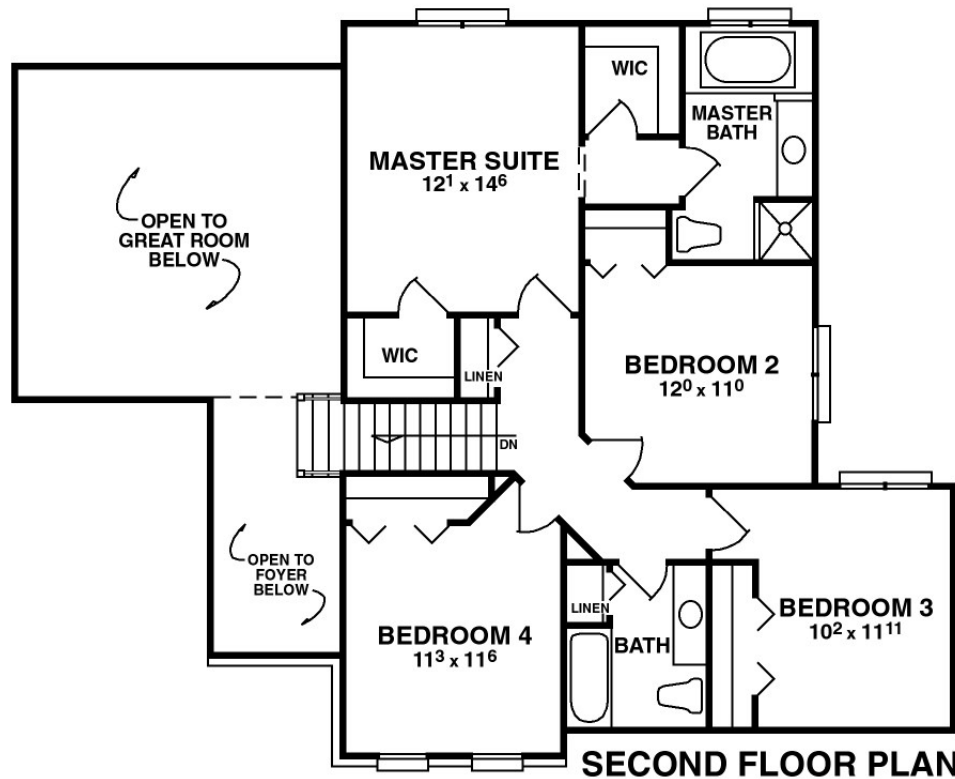

THE MANISTEE

2,425 Sq. Ft. ♦ 4 Bedrooms ♦ 2 1/2 Baths

In our continuing effort to meet homebuyer's expectations, we reserve the right to modify features, prices, specifications and/or to change or discontinue models without notice or obligation. Cathedral, coffered and step ceilings, dual vanity sinks, fireplaces, bay windows and oversized garages are considered optional features unless specified in Community Standard Home Features. Floor plan dimensions are approximate. Room dimensions do not include optional bays or box outs. Floor plan may vary from actual home. Ceiling designs may vary per elevation. Premium elevation shown.