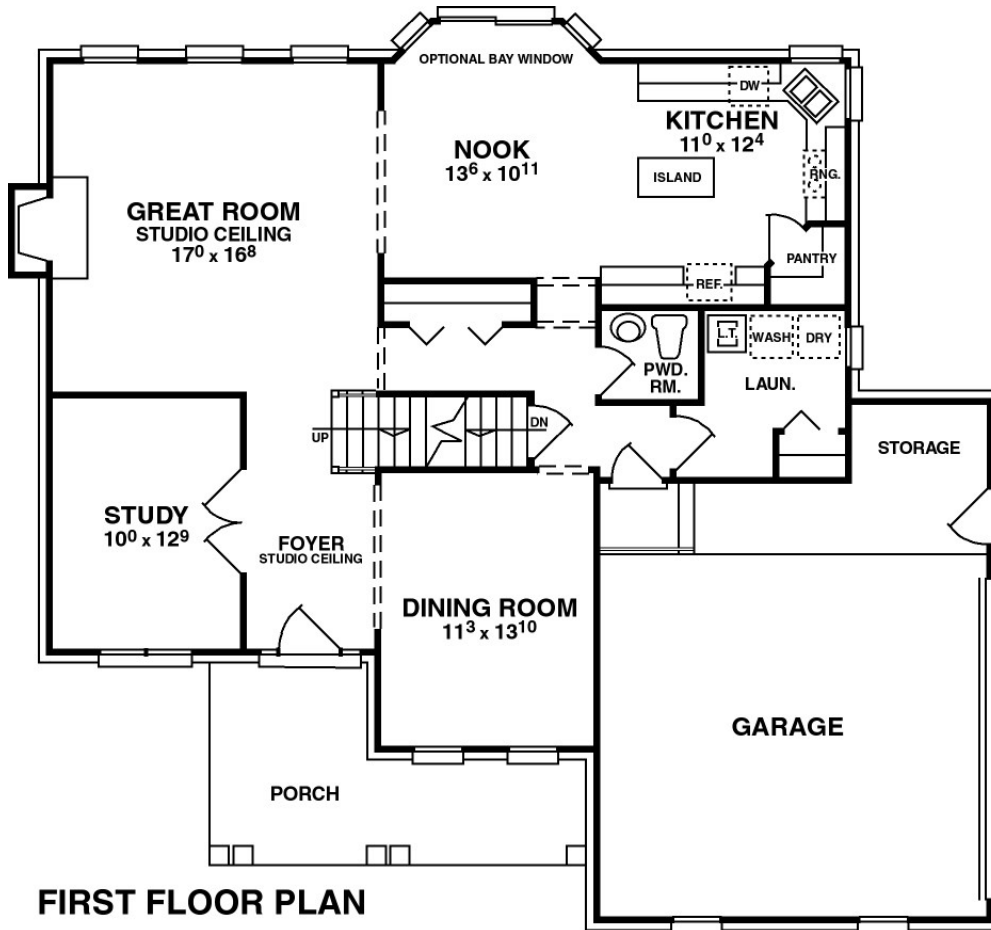

THE MANISTEE

2,425 Sq. Ft. ♦ 4 Bedrooms ♦ 2 1/2 Baths

In our continuing effort to meet homebuyer's expectations, we reserve the right to modify features, prices, specifications and/or to change or discontinue models without notice or obligation. Cathedral, coffered and step ceilings, dual vanity sinks, fireplaces, bay windows and oversized garages are considered optional features unless specified in Community Standard Home Features. Floor plan dimensions are approximate. Room dimensions do not include optional bays or box outs. Floor plan may vary from actual home. Ceiling designs may vary per elevation. Premium elevation shown.