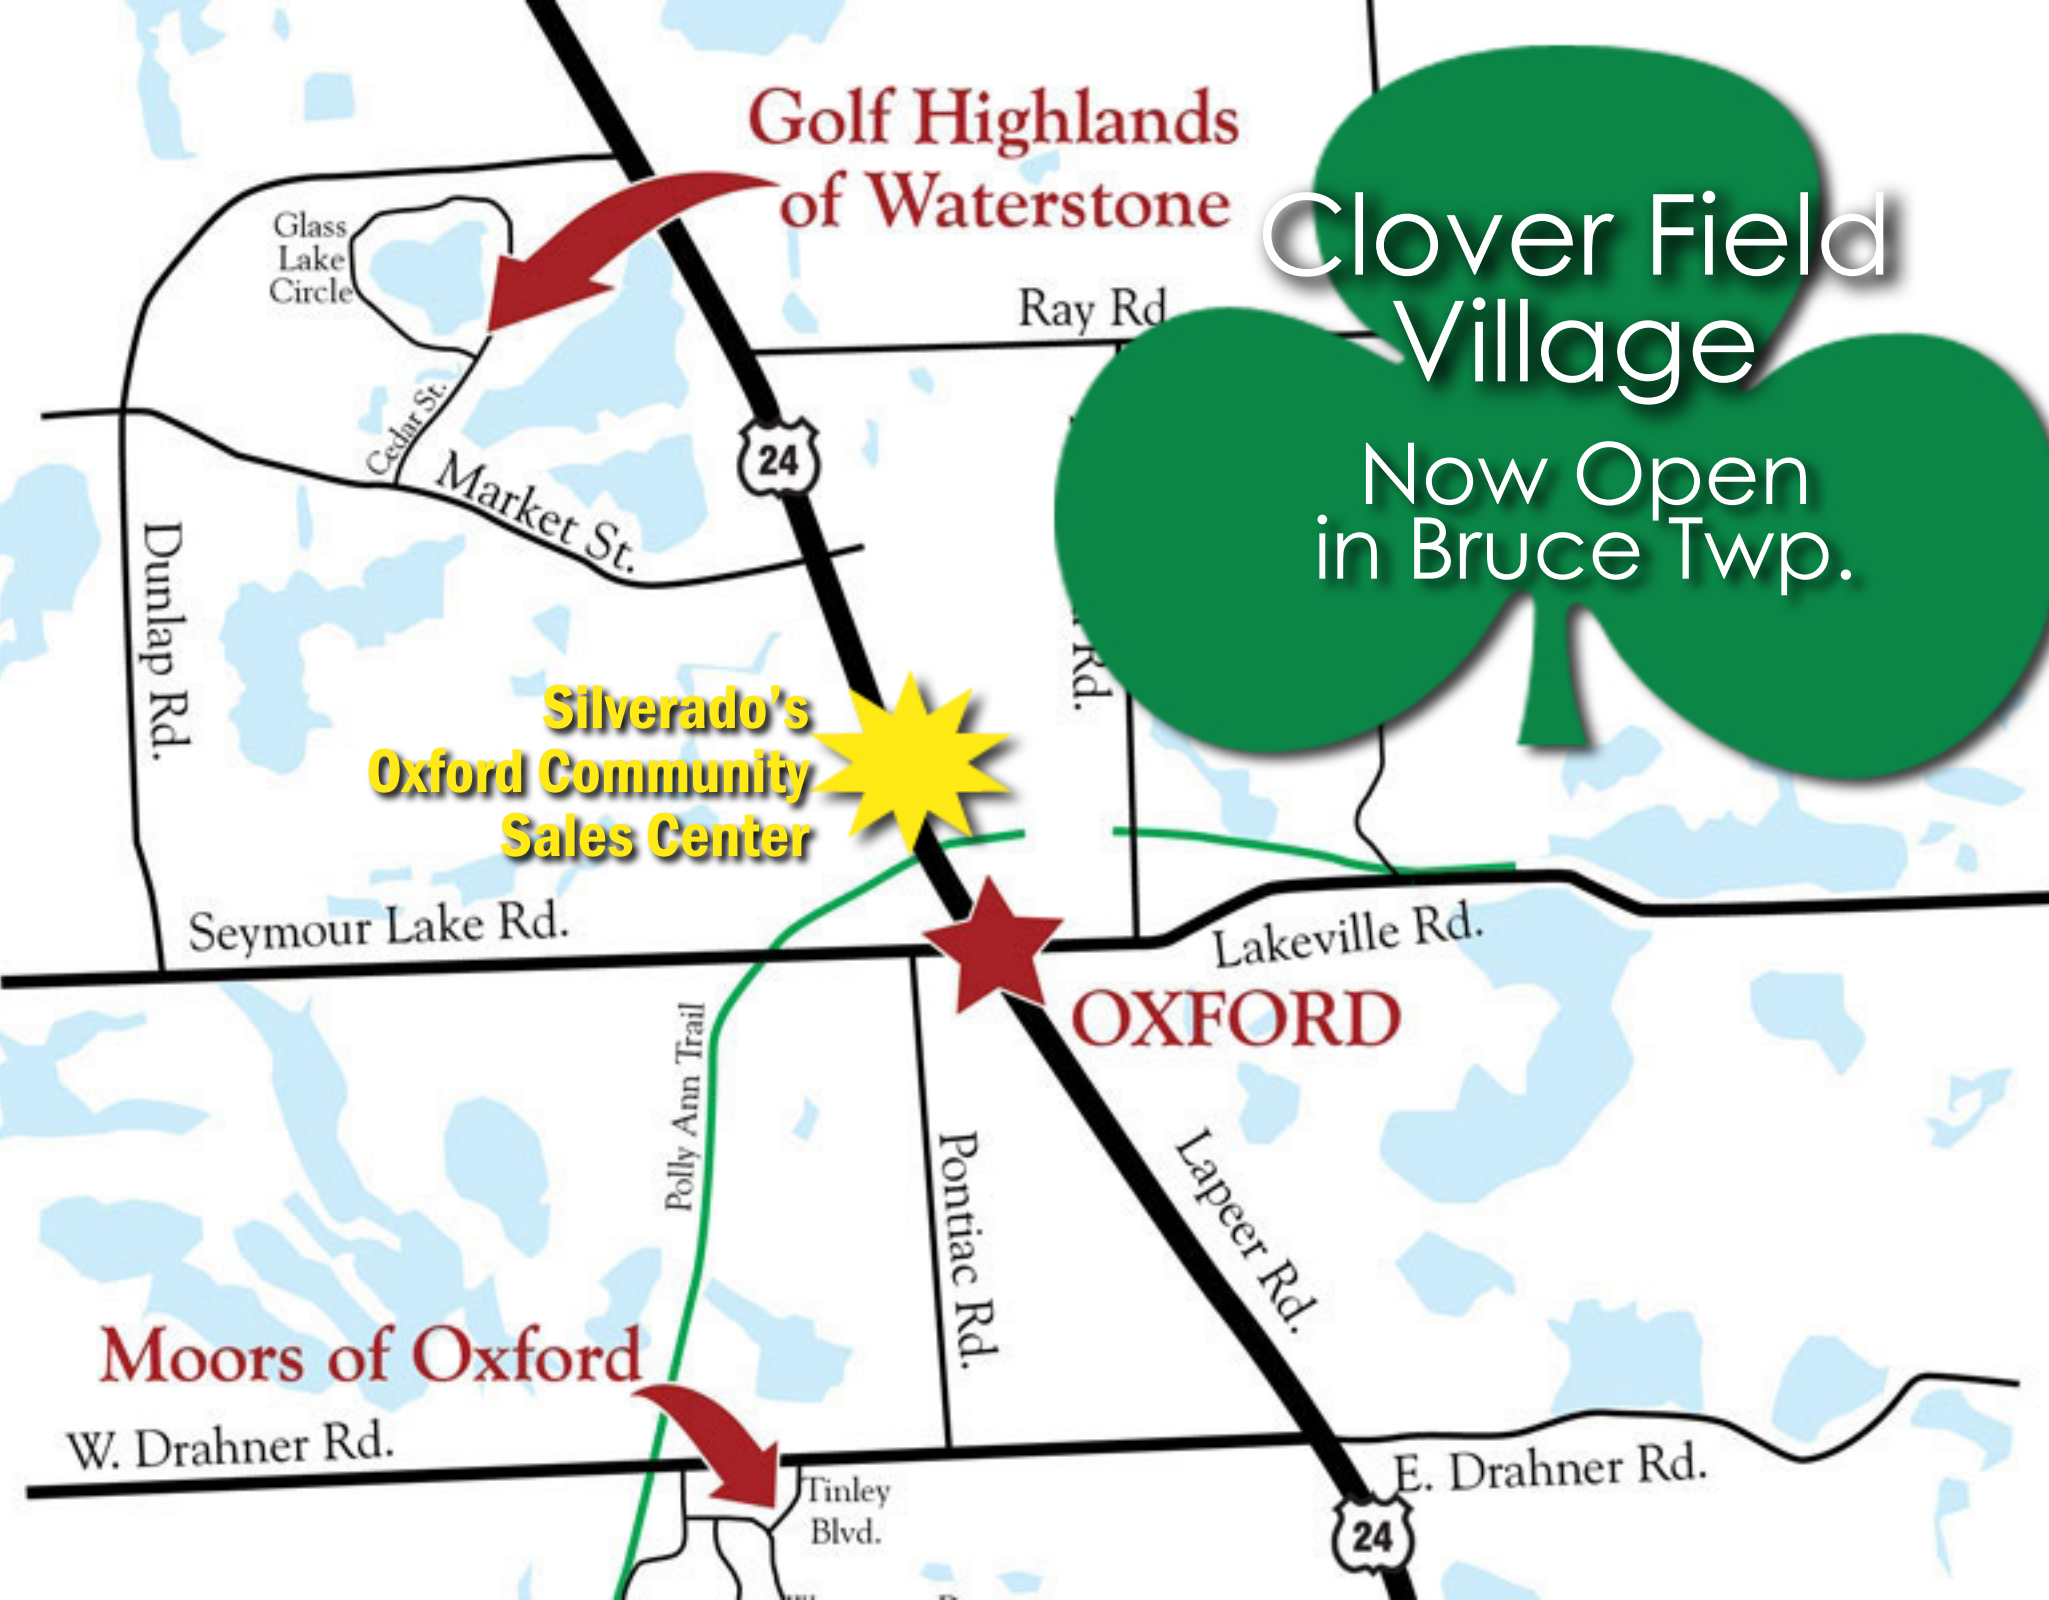

Golf Highlands  
of Waterstone

Clover Field  
Village

Now Open  
in Bruce Twp.

Silverado's  
Oxford Community  
Sales Center

OXFORD

Moors of Oxford

Glass  
Lake  
Circle

Cedar St.

Market St.

24

Ray Rd.

Dunlap Rd.

Seymour Lake Rd.

Rd.

Lakeville Rd.

Polly Ann Trail

Pontiac Rd.

Lapeer Rd.

24

W. Drahn Rd.

Tinley  
Blvd.

E. Drahn Rd.