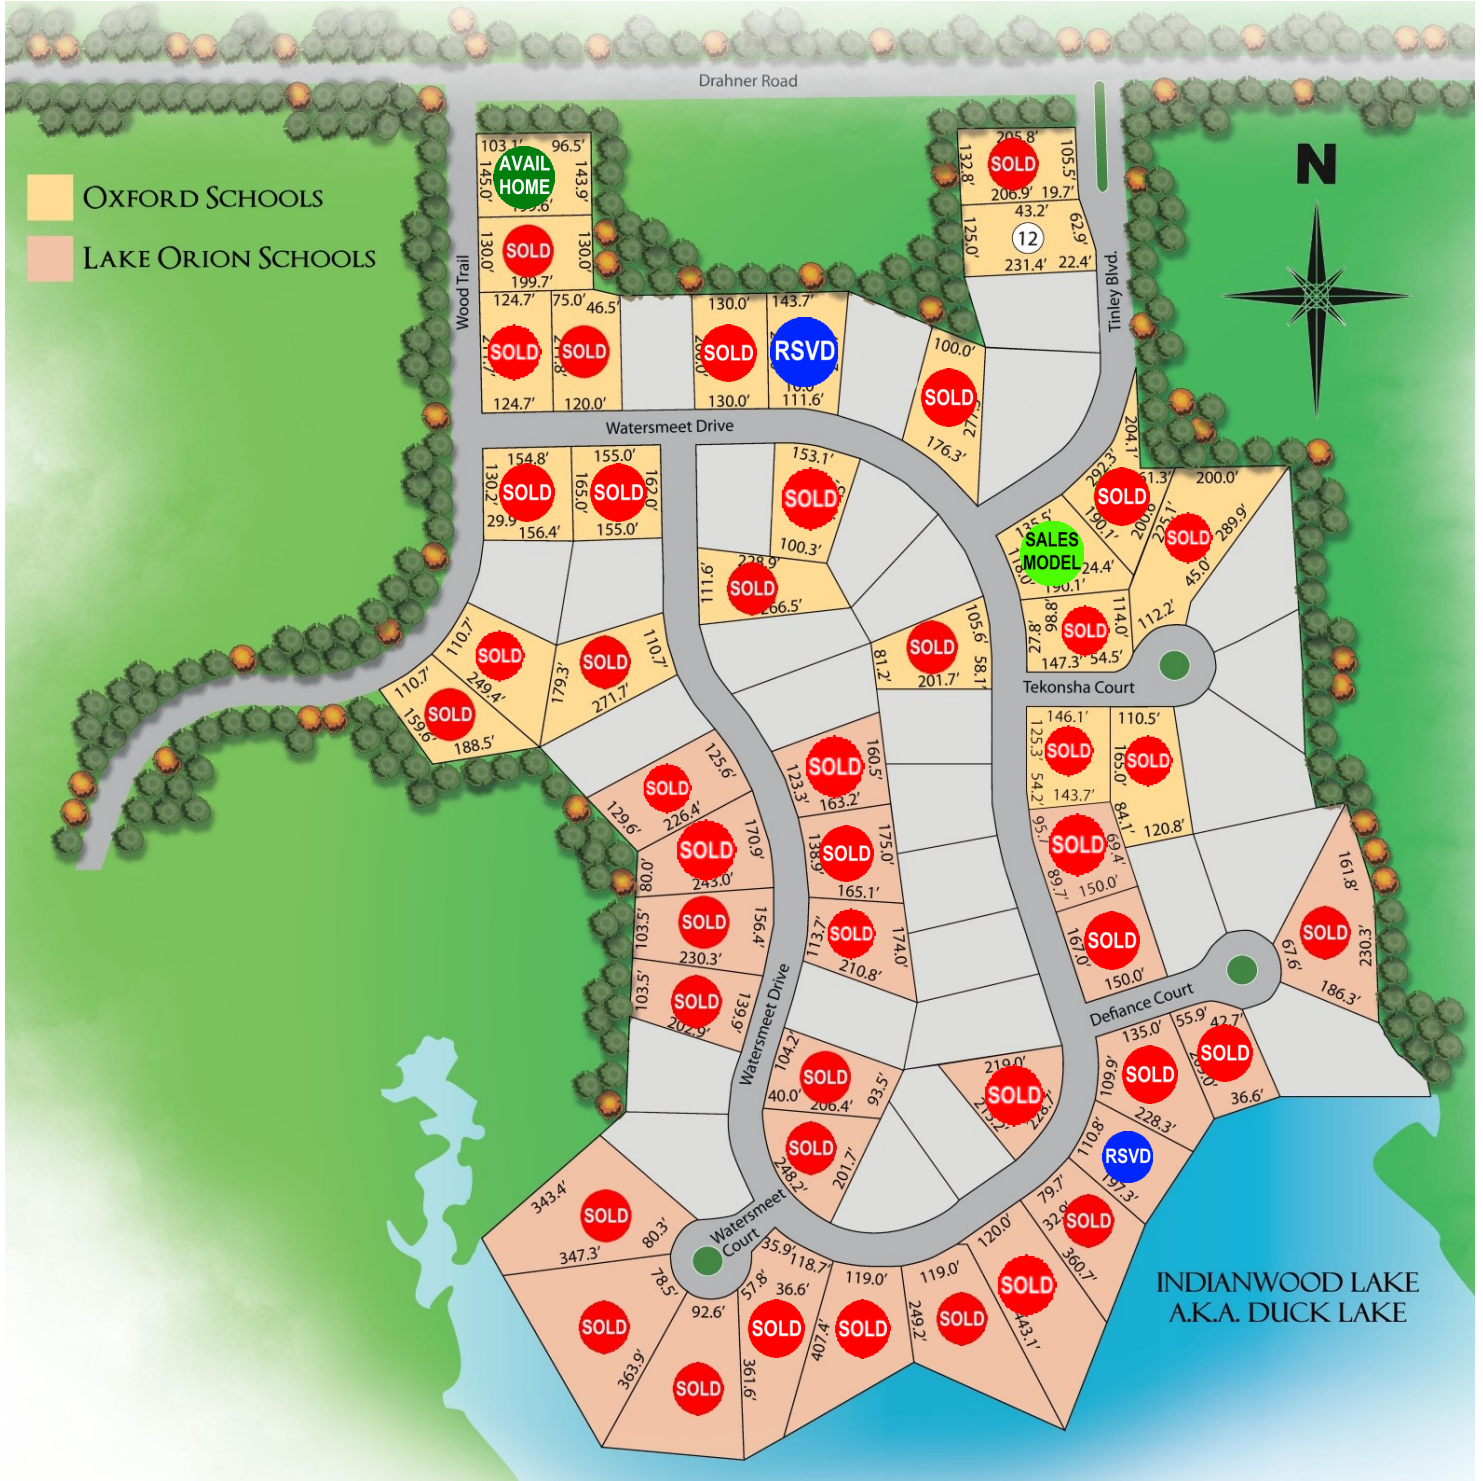

MOORS OF OXFORD

Comprised of half-acre and larger estate sized lots, The Moors of Oxford community balances city accessibility with the open spaces of a rural lifestyle. Residents treasure the serenity, seclusion and privacy while being located only minutes from Oxford, Lake Orion and major transportation corridors. Choose from select homesites featuring frontage on Indianwood Lake and adjacent wetlands and woods.

Community is located off of Drahner Road, west of Lapeer Road/M-24. Sales Model open Friday-Sunday 12-5pm.

Moors of Oxford
 (248) 572-6895
 silveradohomesinc.com